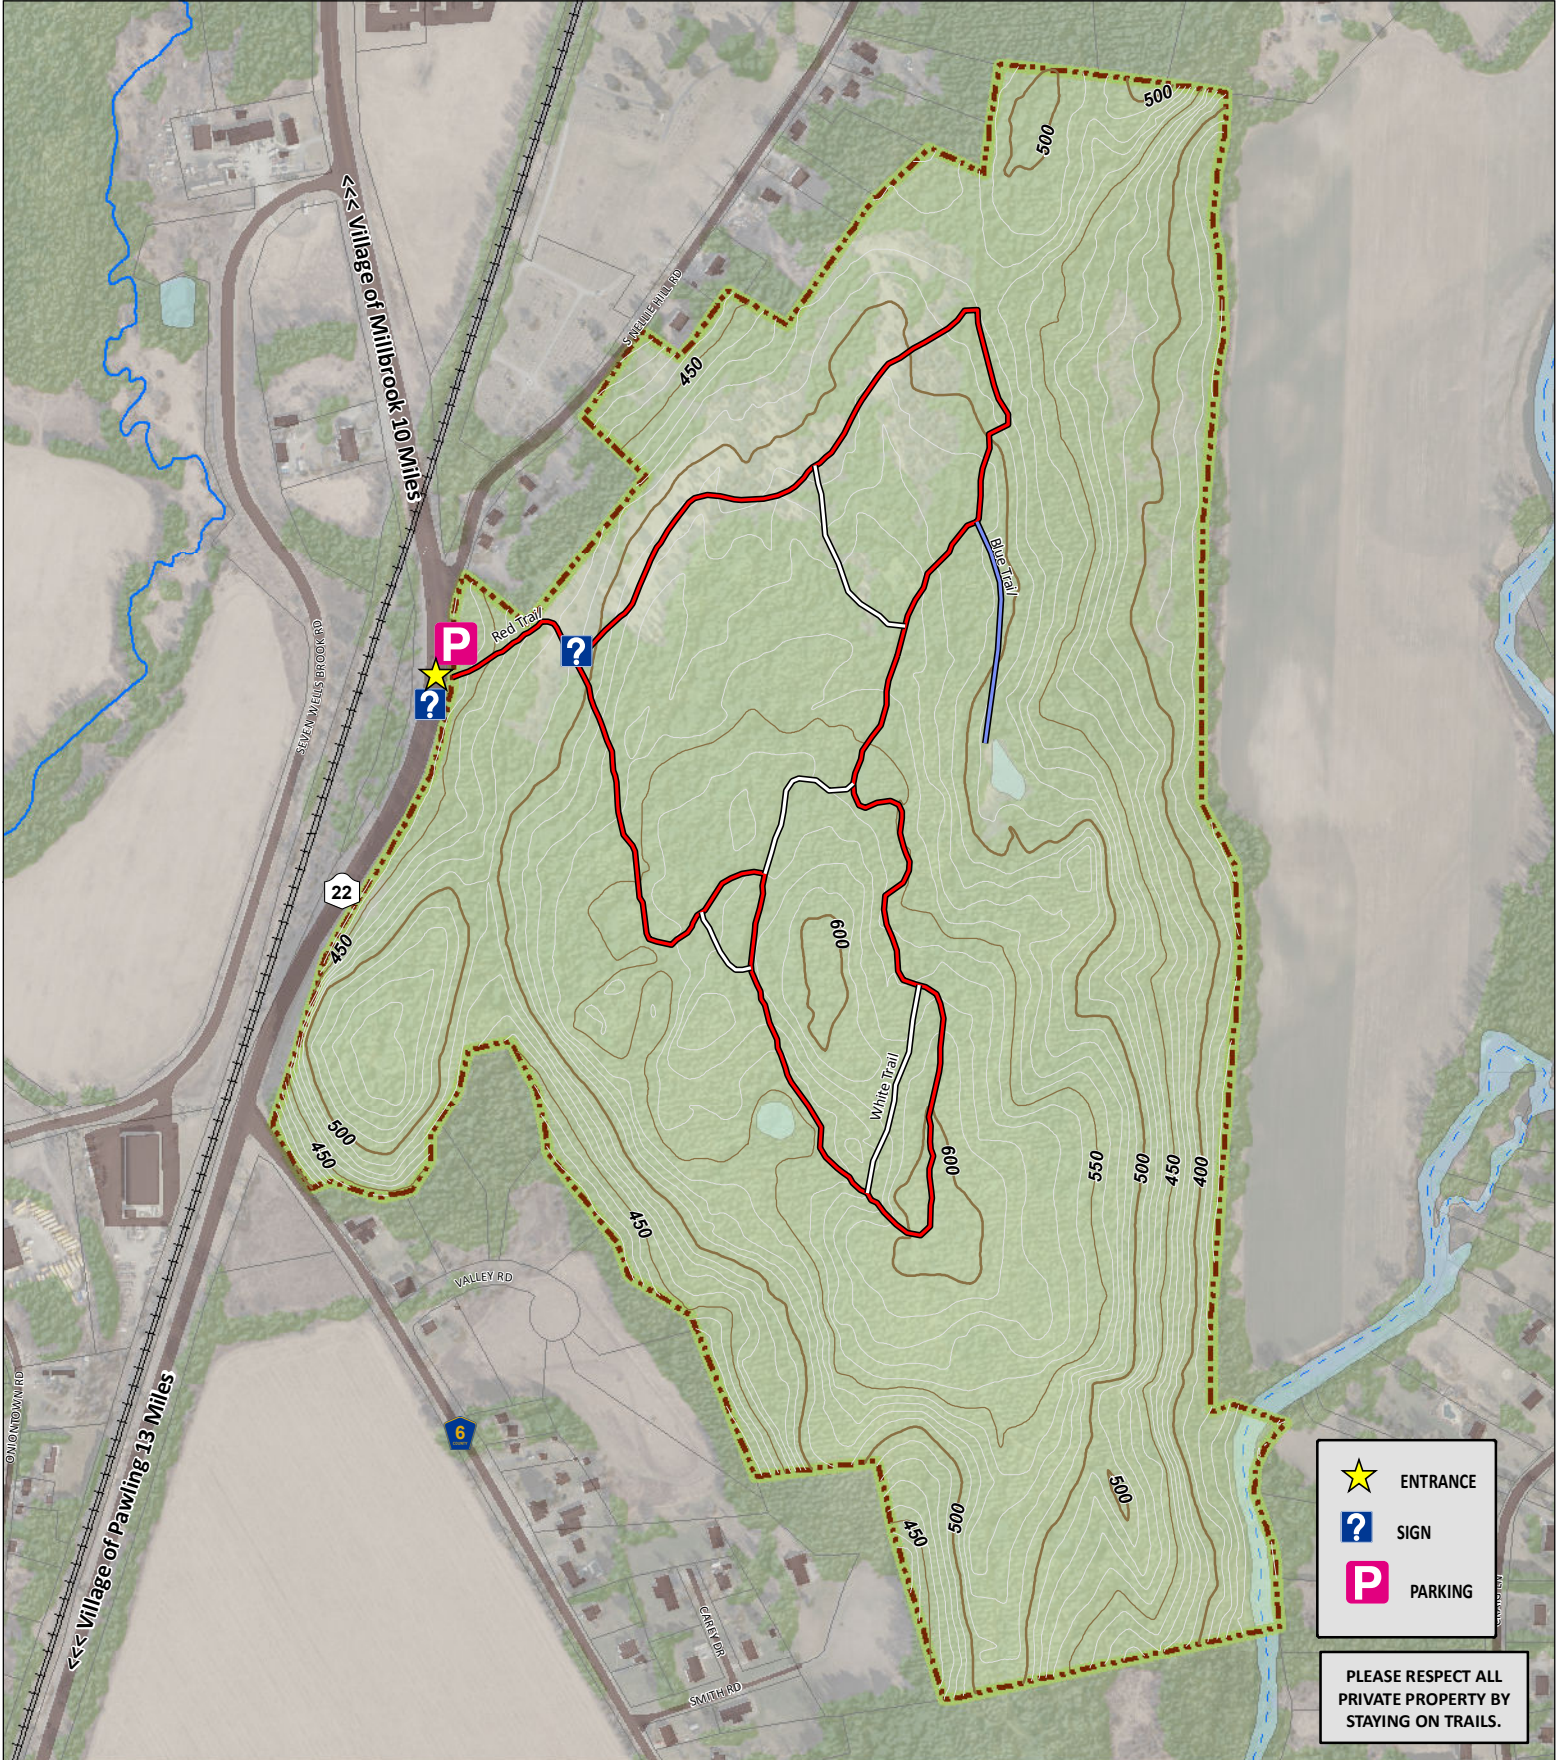

Trail Owner:
Nature Conservancy
Total Trail Length:
1.73 Miles

Nellie Hill Trail Map

https://www.nature.org/en-us/about-us/where-we-work/united-states/new-york/?vu=r.v_eny

Address: 2990 Route 22
GPS Coordinates:
-73.575825
41.729007

Healthy Communities Trails Map Series

Dutchess County Department of Planning and Development

In Partnership with the Dutchess County Department of Behavioral and Community Health

Issued: 4/25/2019

Marcus J. Molinaro
County Executive

Feet 0 100 200 400 600

PLEASE RESPECT ALL
PRIVATE PROPERTY BY
STAYING ON TRAILS.